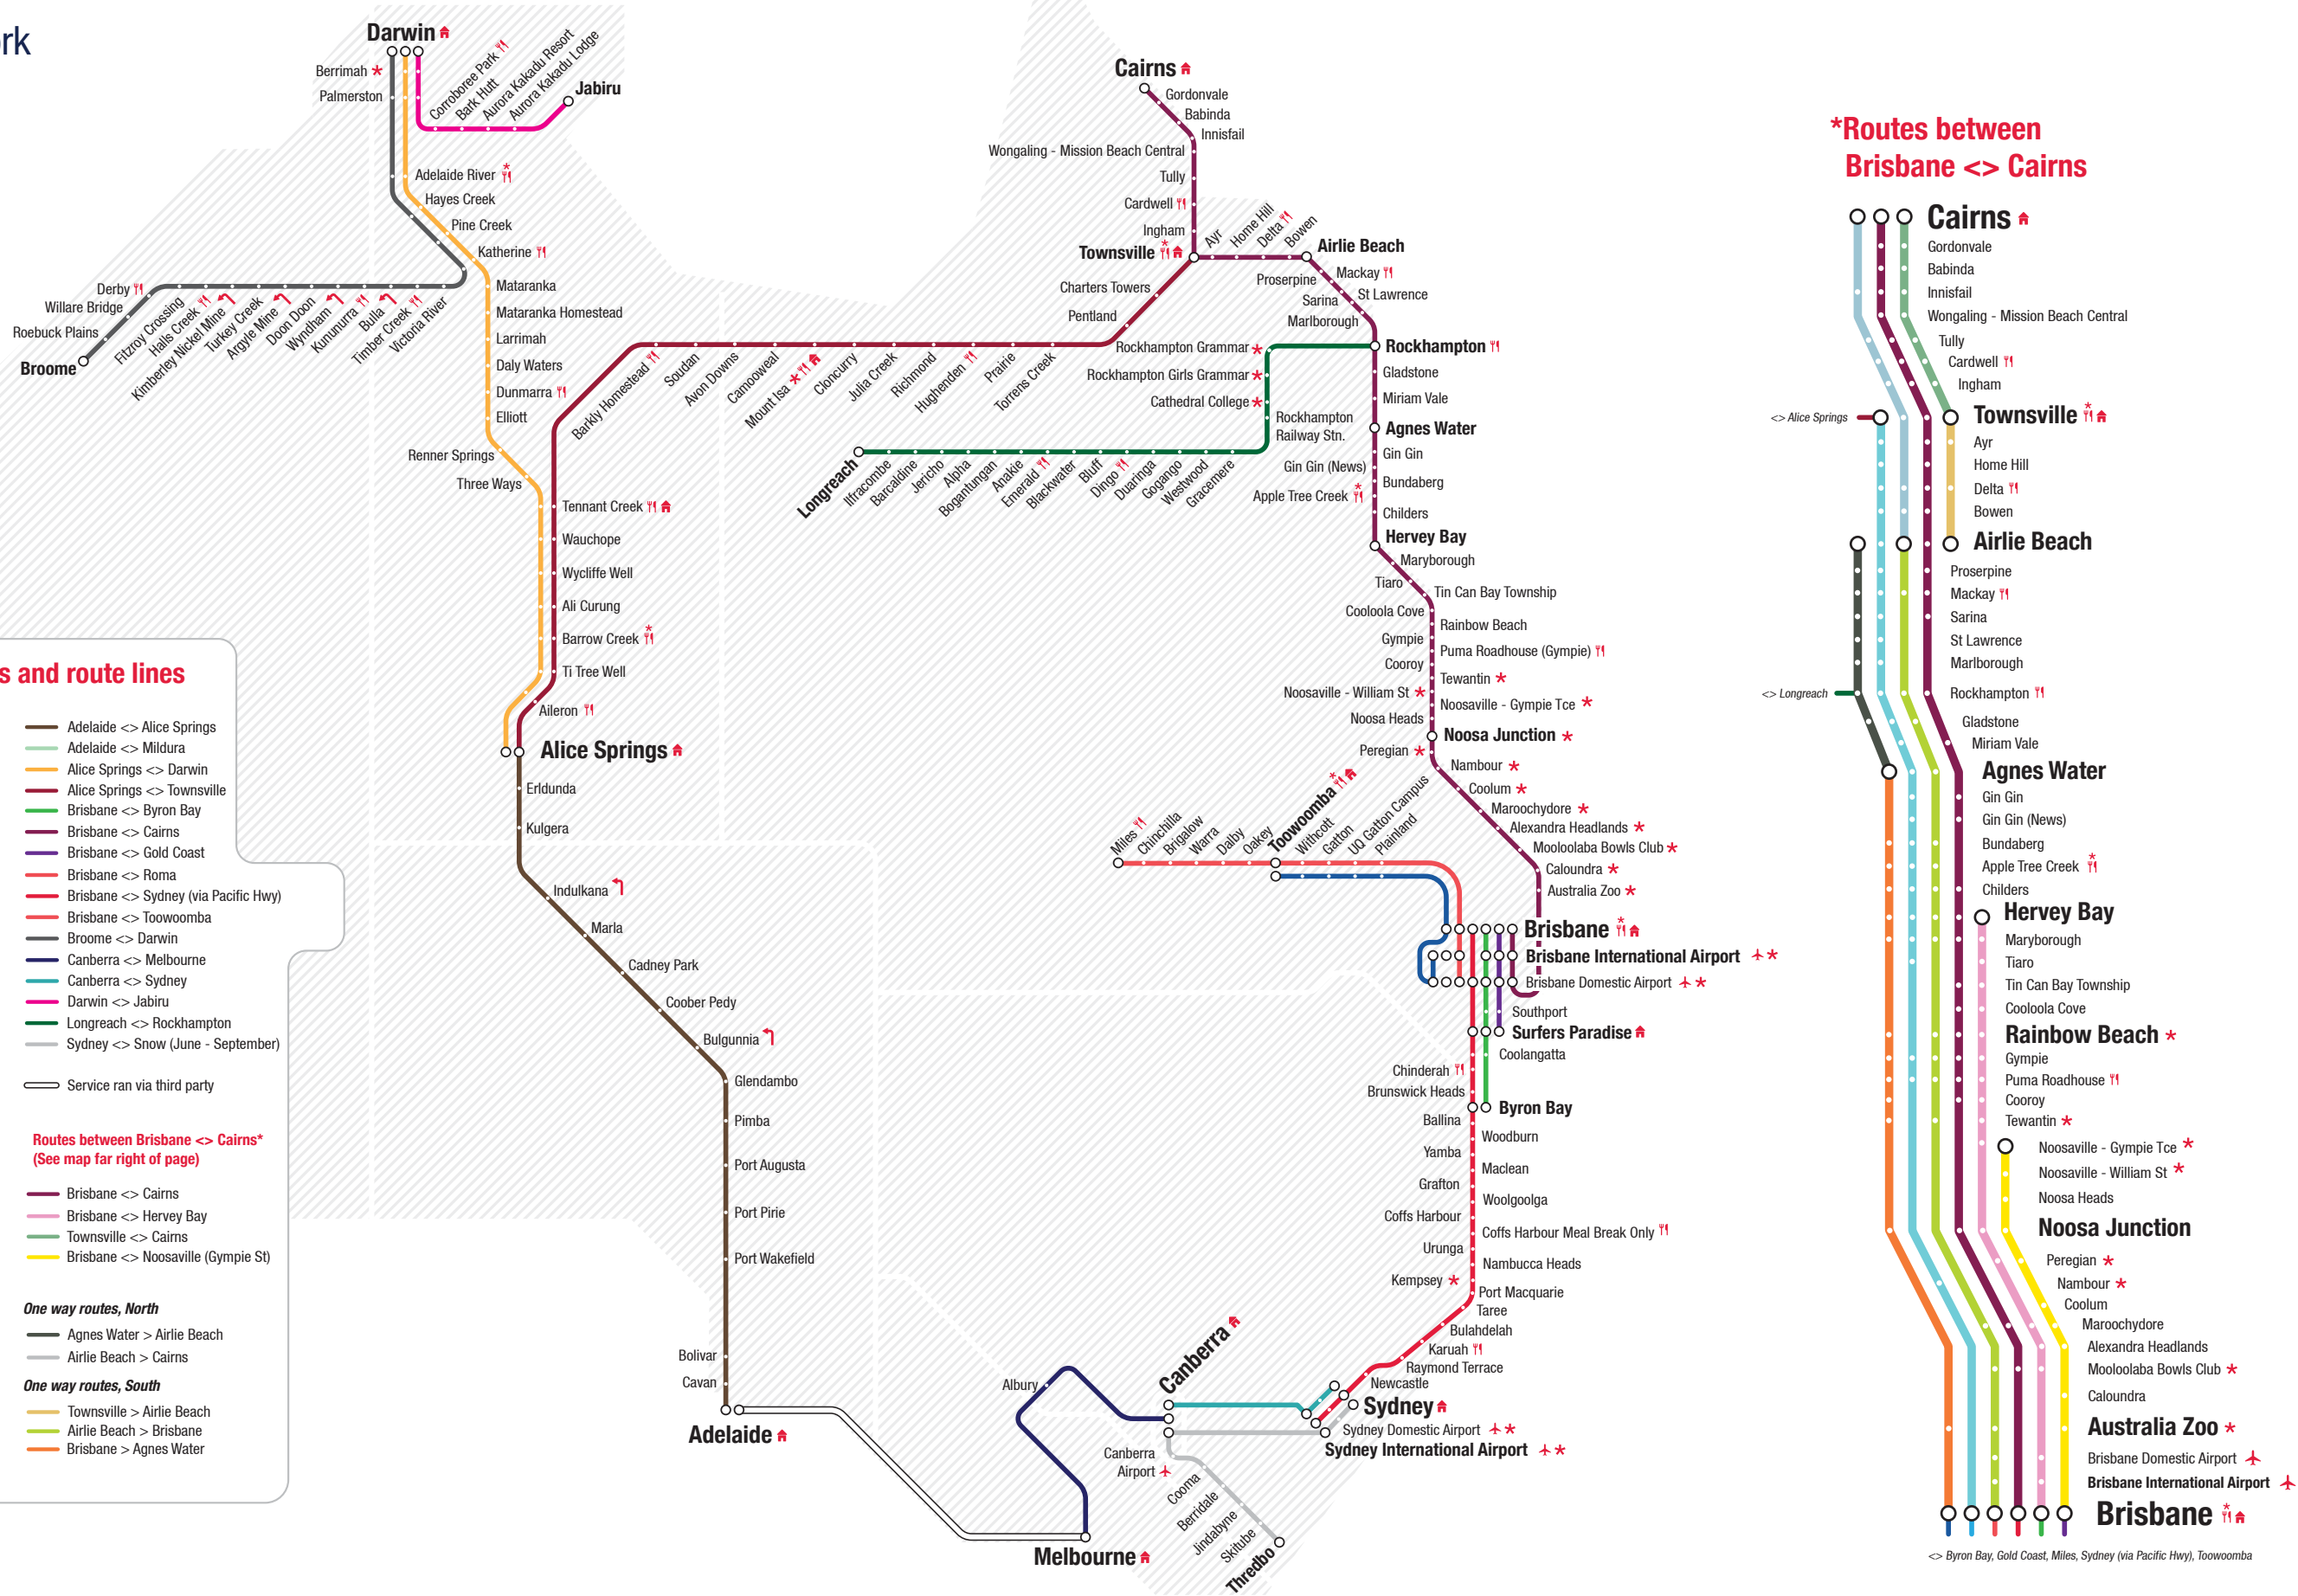

## Key to symbols and route lines

- Terminating Interchange Stops
- ▬ Stops
- ★ Limited Service
- ⚡ Meal Break
- ⚡★ Limited Meal Break
- ↵ Turn Off
- ✈ Airport Link
- 🏠 Travel Centres

- Adelaide <-> Alice Springs
- Adelaide <-> Mildura
- Alice Springs <-> Darwin
- Brisbane <-> Byron Bay
- Brisbane <-> Cairns
- Brisbane <-> Gold Coast
- Brisbane <-> Roma
- Brisbane <-> Sydney (via Pacific Hwy)
- Brisbane <-> Toowoomba
- Broome <-> Darwin
- Canberra <-> Melbourne
- Canberra <-> Sydney
- Darwin <-> Jabiru
- Longreach <-> Rockhampton
- Sydney <-> Snow (June - September)

### Routes between Brisbane <-> Cairns\*

(See map far right of page)

- Brisbane <-> Cairns
- Brisbane <-> Hervey Bay
- Townsville <-> Cairns
- Brisbane <-> Noosaville (Gympie St)

### One way routes, North

- Agnes Water > Airlie Beach
- Airlie Beach > Cairns

### One way routes, South

- Townsville > Airlie Beach
- Airlie Beach > Brisbane
- Brisbane > Agnes Water