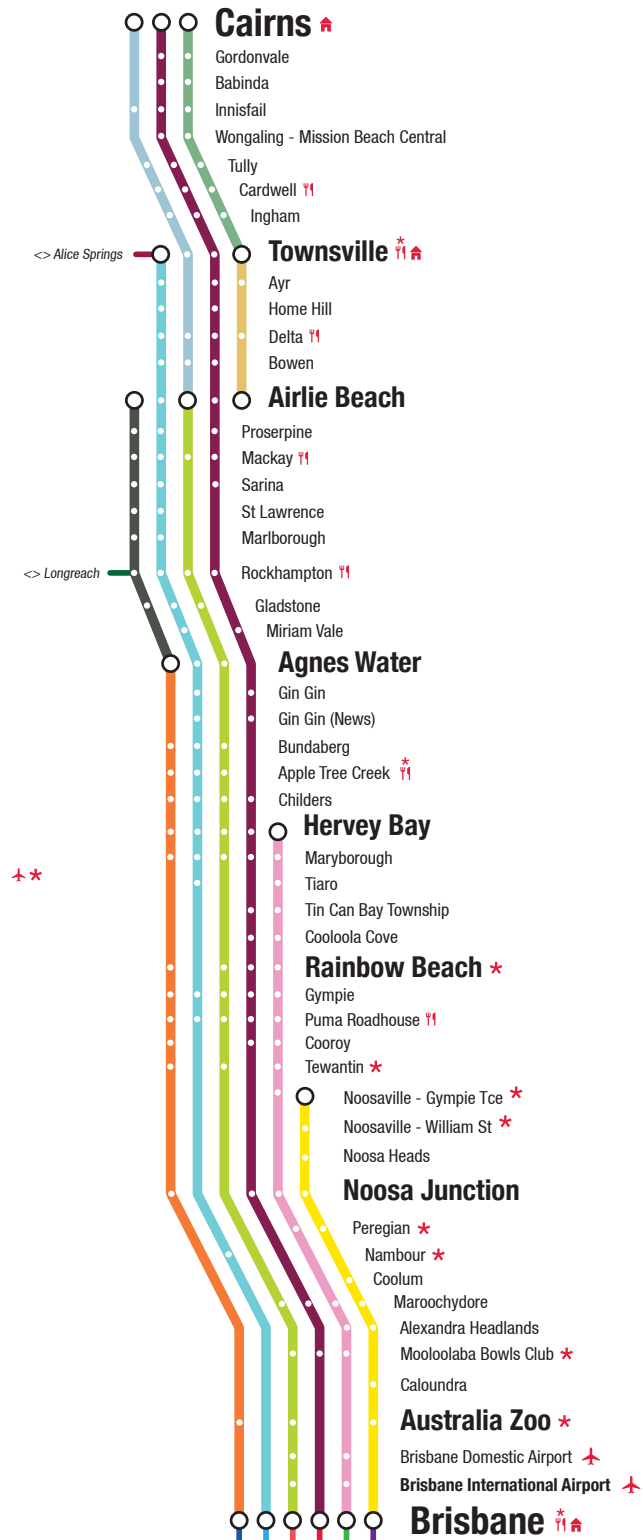

<-> Byron Bay, Gold Coast, Miles, Sydney (via Pacific Hwy), Toowoomba